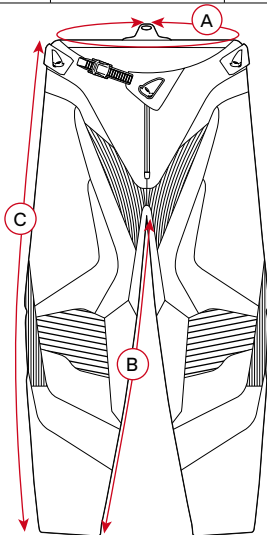

Tutte le misure sono espresse in cm / All measurements are expressed in cm

ADULT PANTS

SIZE USA/EU	A Circonferenza vita Waist circumference	B Cavallo Inseam	C Lunghezza Length
26/44	76	73	90
28/46	79	75	92
30/48	83	78	95
32/50	86	79	97
34/52	92	81	100
36/54	97	82	102
38/56	103	83	104
40/58	107	84	106

tutte le misure sono espresse in cm /
All measurements are expressed in cm

ADULT "STRETCH FIT" PANTS

SIZE USA/EU	A Circonferenza vita Waist circumference	B Cavallo Inseam	C Lunghezza Length
26/44	76	71	90
28/46	79	73	93
30/48	83	75	96
32/50	89	77	99
34/52	93	79	102
36/54	98	81	104

tutte le misure sono espresse in cm /
All measurements are expressed in cm

ADULT MADE IN ITALY "REGULAR" PANTS

SIZE USA/EU	A Circonferenza vita Waist circumference	B Cavallo Inseam	C Lunghezza Length
26/44	76	73	95
28/46	79	74	97
30/48	82	76	99
32/50	85	78	101
34/52	88	80	103
36/54	91	82	105
38/56	94	83	107
40/58	97	84	109

100% MADE
IN ITALY

STRETCH
FIT

tutte le misure sono espresse in cm /
All measurements are expressed in cm

ADULT "TAIGA" ENDURO JACKET

SIZE	A Circonferenza torace Chest circumference	B Lunghezza manica Sleeves length	C Lunghezza dietro Center back length	D Larghezza spalle Shoulder width
M	120	65	71	52
L	125	68	73	54
XL	130	69	75	55
XXL	134	71	76	56