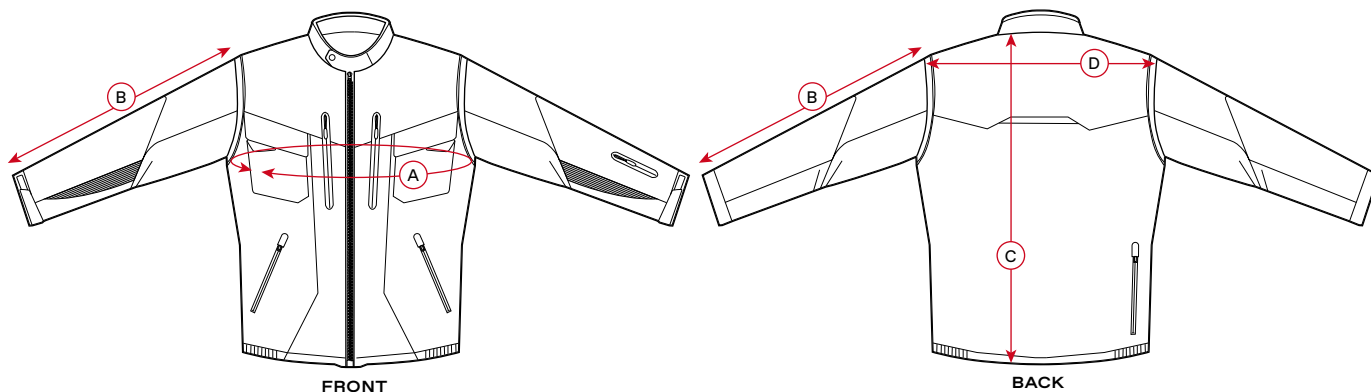

100% MADE
IN ITALY

REGULAR
FIT

tutte le misure sono espresse in cm /
All measurements are expressed in cm

ADULT MADE IN ITALY "STRETCH FIT" PANTS

SIZE USA/EU	A Circonferenza vita Waist circumference	B Cavallo Inseam	C Lunghezza Length
26/44	76	73	95
28/46	79	74	97
30/48	82	76	99
32/50	85	78	101
34/52	88	80	103
36/54	91	82	105

100% MADE
IN ITALY

STRETCH
FIT

tutte le misure sono espresse in cm /
All measurements are expressed in cm

ADULT "TAIGA" ENDURO JACKET

SIZE	A Circonferenza torace Chest circumference	B Lunghezza manica Sleeves length	C Lunghezza dietro Center back length	D Larghezza spalle Shoulder width
M	120	65	71	52
L	125	68	73	54
XL	130	69	75	55
XXL	134	71	76	56