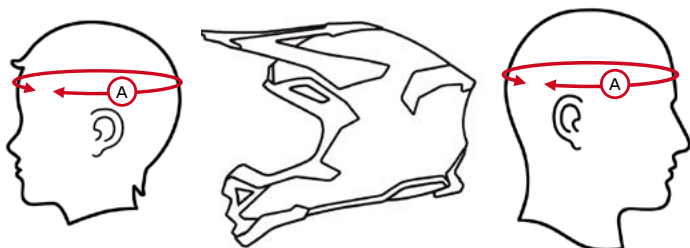

Tutte le misure sono espresse in cm / All measurements are expressed in cm

ECHUS HELMETS

	XS	S	M	L	XL	XXL
A	53 / 54	55 / 56	57 / 58	59 / 60	61 / 62	63 / 64

ARIES HELMETS

	XS	S	M	L	XL	XXL
A	53 / 54	55 / 56	57 / 58	59 / 60	61 / 62	63 / 64

SHERATAN HELMETS

	XS	S	M	L	XL	XXL
A	53 / 54	55 / 56	57 / 58	59	60	61

SPIRIT HELMETS

	XS	S	M	L	XL	XXL
A	53 / 54	55 / 56	57 / 58	59	60	61

INTREPID HELMETS

	XS	S	M	L	XL	XXL
A	53 / 54	55 / 56	57 / 58	59 / 60	61 / 62	63 / 64

KID HELMETS

	S	M	L	XL
A	47 / 48	49 / 50	51 / 52	53 / 54

HELMETS

tutte le misure sono espresse in cm /
All measurements are expressed in cm

ADULT GLOVES

SIZE	NUMBER	HAND (cm)	HAND (Inches)
		Circonferenza mano senza pollice Hand circumference without thumb	Circonferenza mano senza pollice Hand circumference without thumb
S	8	18 - 19,5	7 - 7.6
M	9	19 - 21,5	7.4 - 8.5
L	10	21 - 23	8.3 - 9
XL	11	22,5 - 24	8.8 - 9
XXL	12	23 - 25,5	9 - 10