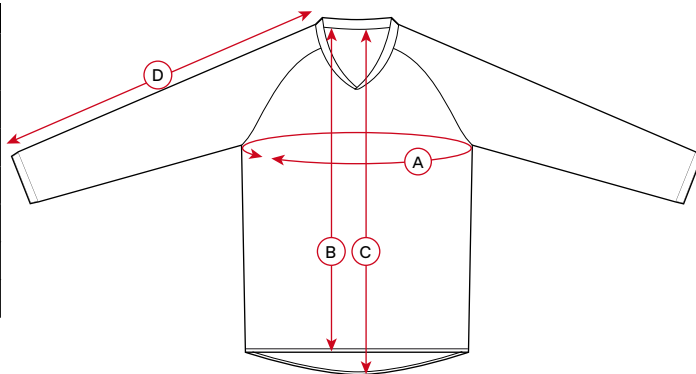

100% MADE
IN ITALY

REGULAR
FIT

tutte le misure sono espresse in cm /
All measurements are expressed in cm

ADULT MADE IN ITALY "STRETCH FIT" PANTS

SIZE USA/EU	A Circonferenza vita Waist circumference	B Cavallo Inseam	C Lunghezza Length
26/44	76	73	95
28/46	79	74	97
30/48	82	76	99
32/50	85	78	101
34/52	88	80	103
36/54	91	82	105

100% MADE
IN ITALY

STRETCH
FIT

tutte le misure sono espresse in cm /
All measurements are expressed in cm

ADULT "TAIGA" ENDURO JACKET

SIZE	A Circonferenza torace Chest circumference	B Lunghezza manica Sleeves length	C Lunghezza dietro Center back length	D Larghezza spalle Shoulder width
M	120	65	71	52
L	125	68	73	54
XL	130	69	75	55
XXL	134	71	76	56

Tutte le misure sono espresse in cm / All measurements are expressed in cm

KID JERSEY

SIZE	A Circonferenza torace Chest circumference	B Lunghezza davanti Front length	C Lunghezza dietro Center back length	D Lunghezza manica Sleeves length
5XS	80	49	52	48
4XS	82	52	55	51
3XS	87	55	57	56
2XS	91	60	63	60
XS	96	62	67	63
S	100	64	71	66