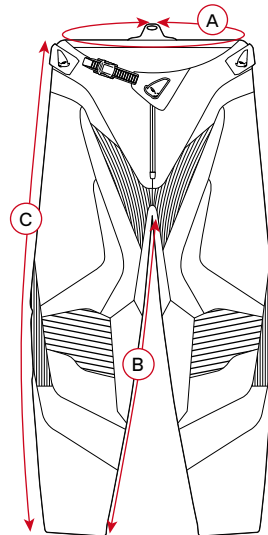

tutte le misure sono espresse in cm /
All measurements are expressed in cm

ADULT "STRETCH FIT" PANTS

SIZE USA/EU	A Circonferenza vita Waist circumference	B Cavallo Inseam	C Lunghezza Length
26/44	76	71	90
28/46	79	73	93
30/48	83	75	96
32/50	89	77	99
34/52	93	79	102
36/54	98	81	104

tutte le misure sono espresse in cm /
All measurements are expressed in cm

ADULT MADE IN ITALY "REGULAR" PANTS

SIZE USA/EU	A Circonferenza vita Waist circumference	B Cavallo Inseam	C Lunghezza Length
26/44	76	73	95
28/46	79	74	97
30/48	82	76	99
32/50	85	78	101
34/52	88	80	103
36/54	91	82	105
38/56	94	83	107
40/58	97	84	109

100% MADE
IN ITALY

REGULAR
FIT

tutte le misure sono espresse in cm /
All measurements are expressed in cm

ADULT MADE IN ITALY "STRETCH FIT" PANTS

SIZE USA/EU	A Circonferenza vita Waist circumference	B Cavallo Inseam	C Lunghezza Length
26/44	76	73	95
28/46	79	74	97
30/48	82	76	99
32/50	85	78	101
34/52	88	80	103
36/54	91	82	105

100% MADE
IN ITALY

STRETCH
FIT

tutte le misure sono espresse in cm /
All measurements are expressed in cm

ADULT "TAIGA" ENDURO JACKET

SIZE	A Circonferenza torace Chest circumference	B Lunghezza manica Sleeves length	C Lunghezza dietro Center back length	D Larghezza spalle Shoulder width
M	120	65	71	52
L	125	68	73	54
XL	130	69	75	55
XXL	134	71	76	56